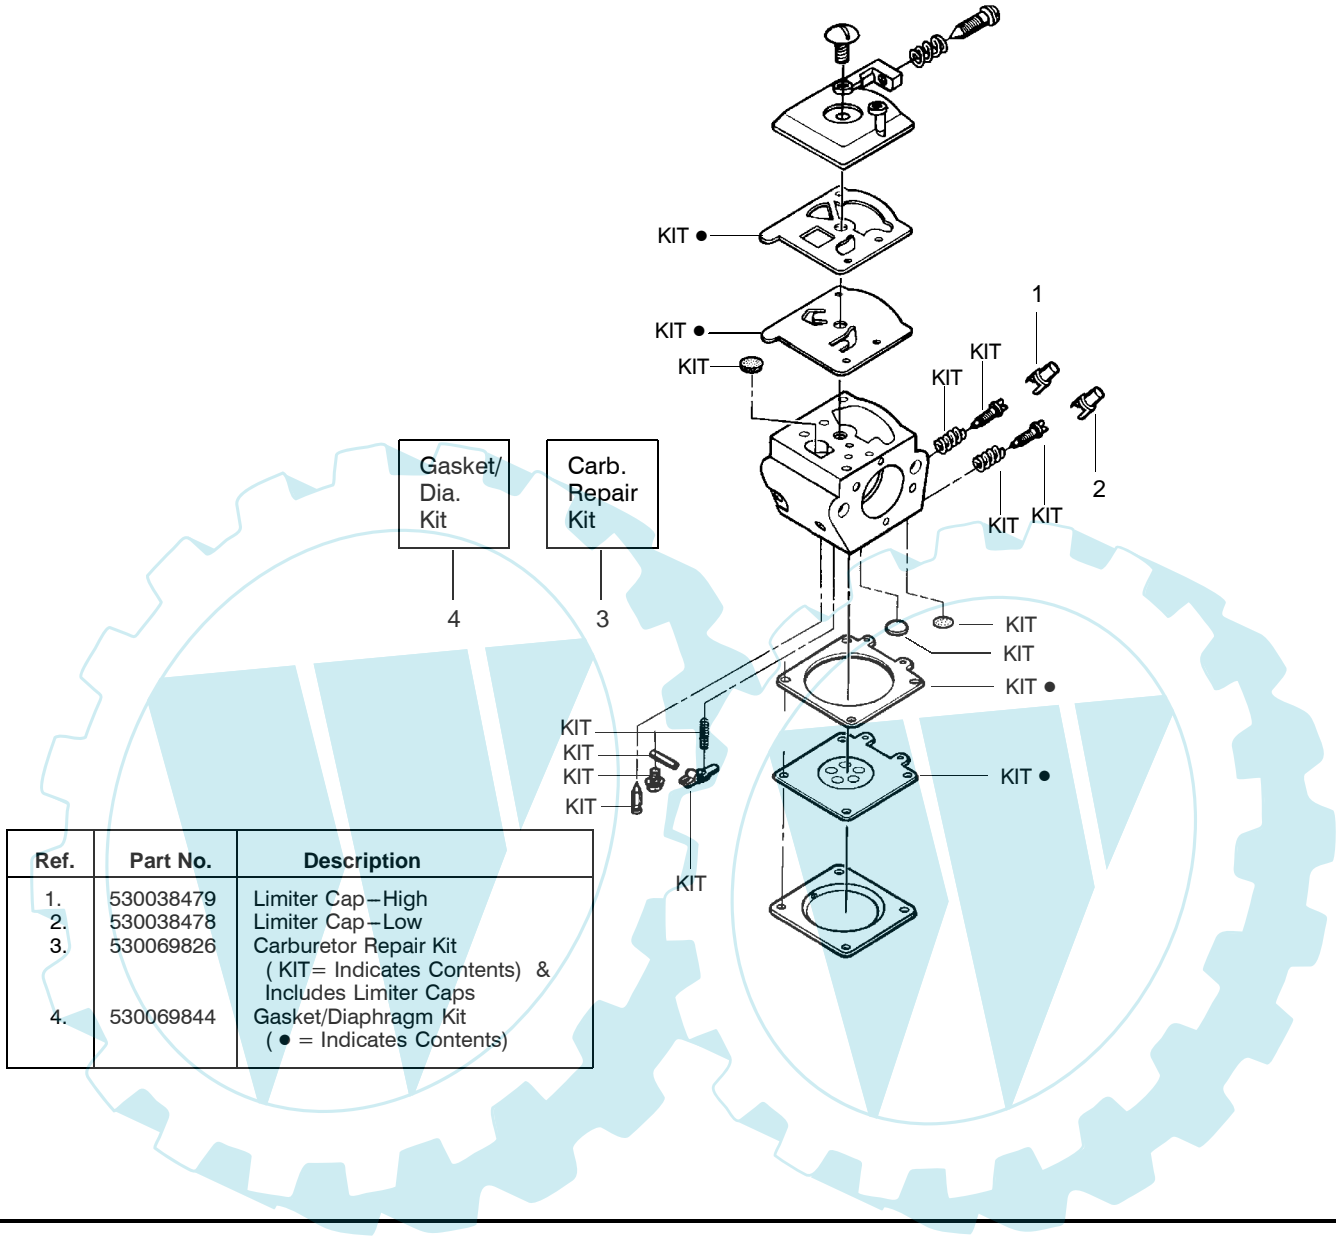

PARTS LIST NO. 530163180		McCULLOCH.® PARTS LIST	CHAIN SAW MODEL(S) MAC CAT 441	
DATE 11/26/02	Replaces 163180 - 6/27/02		Note: Illustration may differ from actual model due to design changes	PAGE NO. 3

Carburetor Assembly – WT-391 – #530069722

Ref.	Part No.	Description
1.	530038479	Limitor Cap-High
2.	530038478	Limitor Cap-Low
3.	530069826	Carburetor Repair Kit (KIT= Indicates Contents) & Includes Limitor Caps
4.	530069844	Gasket/Diaphragm Kit (● = Indicates Contents)

Kit - Carburetor Assembly No. 530071621 - WT-625

Note: No Repair kits are available for this carburetor, please order the complete assembly part number 530-071621 - WT-625

✓ = NEW PART NUMBER FOR THIS IPL   ★ = REFER TO THE SERVICE REFERENCE INDICATED FOR MORE INFORMATION. (LOCATED AT END OF IPL)