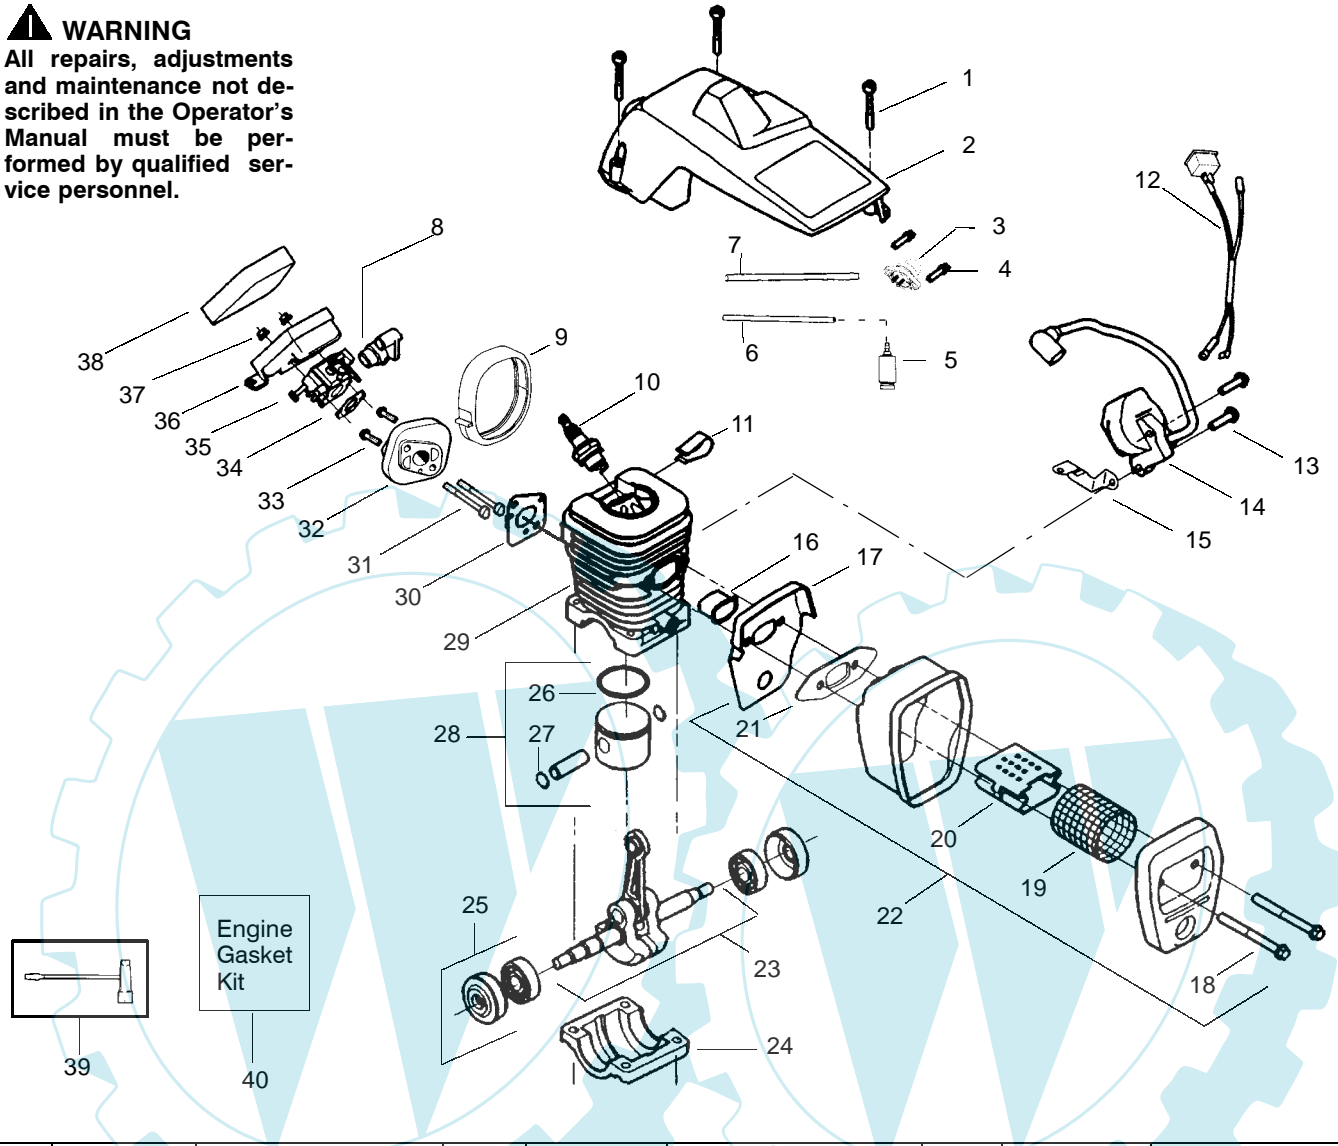

PARTS LIST NO. 530163180		McCULLOCH® PARTS LIST	CHAIN SAW MODEL(S) MAC CAT 441	
DATE 11/26/02	Replaces 163180 - 6/27/02		Note: Illustration may differ from actual model due to design changes	PAGE NO. 2

WARNING

All repairs, adjustments and maintenance not described in the Operator's Manual must be performed by qualified service personnel.

Ref.	Part No.	Description	Ref.	Part No.	Description	Ref.	Part No.	Description
1.	530016153	Screw	19.	530036103	Screen-Spark	36.	530047604	Housing-Air Filter
2.	530056924	Shield-Cylinder	20.	530037813	Diffuser-Muffler	37.	530016101	Nut
3.	530047213	Assy-Air Purge	21.	530069608	Gasket-Muffler (kit)	38.	530037793	Air Filter - Foam
4.	530015780	Screw	22.	530047207	Assy-Muffler	39.	530031135	Wrench-Bar
5.	530095646	Assy-Fuel Pick-up	23.	530047062	Assy-Crankshaft	40.	530069608	Kit-Engine Gasket
6.	530069247	Kit-Line Purge/Carb. (Small Dia)	24.	530037935	Cap-Crankcase			
7.	530069216	Kit-Line Purge/Tank (large line)	25.	530056363	Assy-Seal & Bearing			
8.	530035526	Grommet-Carb Adjust.	26.	530038729	Ring-Piston			
9.	530054144	Seal-Carb Adapter	27.	530015697	Retainer - Piston Pin			
10.	952030150	Spark Plug (RCJ-7Y)	28.	530071408	Kit-Piston - (incl. 28-29)			
11.	530016136	Clip-High Tension Lead	29.	530071412	Kit-Cylinder			
12.	530049117	Assy-Wire Harness (Includes switch)	30.	530069608	Gasket-Carb.			
13.	530015814	Screw	31.	530016187	Adapter (kit)			
14.	530039167	Module-Ignition	32.	530049700	Screw	✓	530163670	Manual- (Scan)
15.	530047442	Strap-Ground	33.	530016386	Carb. Adapter	✓	530163671	Manual - (Euro I)
16.	530037652	Insulator-Heat	34.	530069608	Carb. Gasket (kit)	✓	530163672	Manual - (Euro II)
17.	530049870	Back Plate-Muffler	35.	---	Kit-Carburetor		530054781	Decal-Warning
18.	530016132	Screw		530069722	(WT-391)			
				✓530071621	(WT-625)			

✓ = NEW PART NUMBER FOR THIS IPL

* = REFER TO THE SERVICE REFERENCE INDICATED FOR MORE INFORMATION. (LOCATED AT END OF IPL)