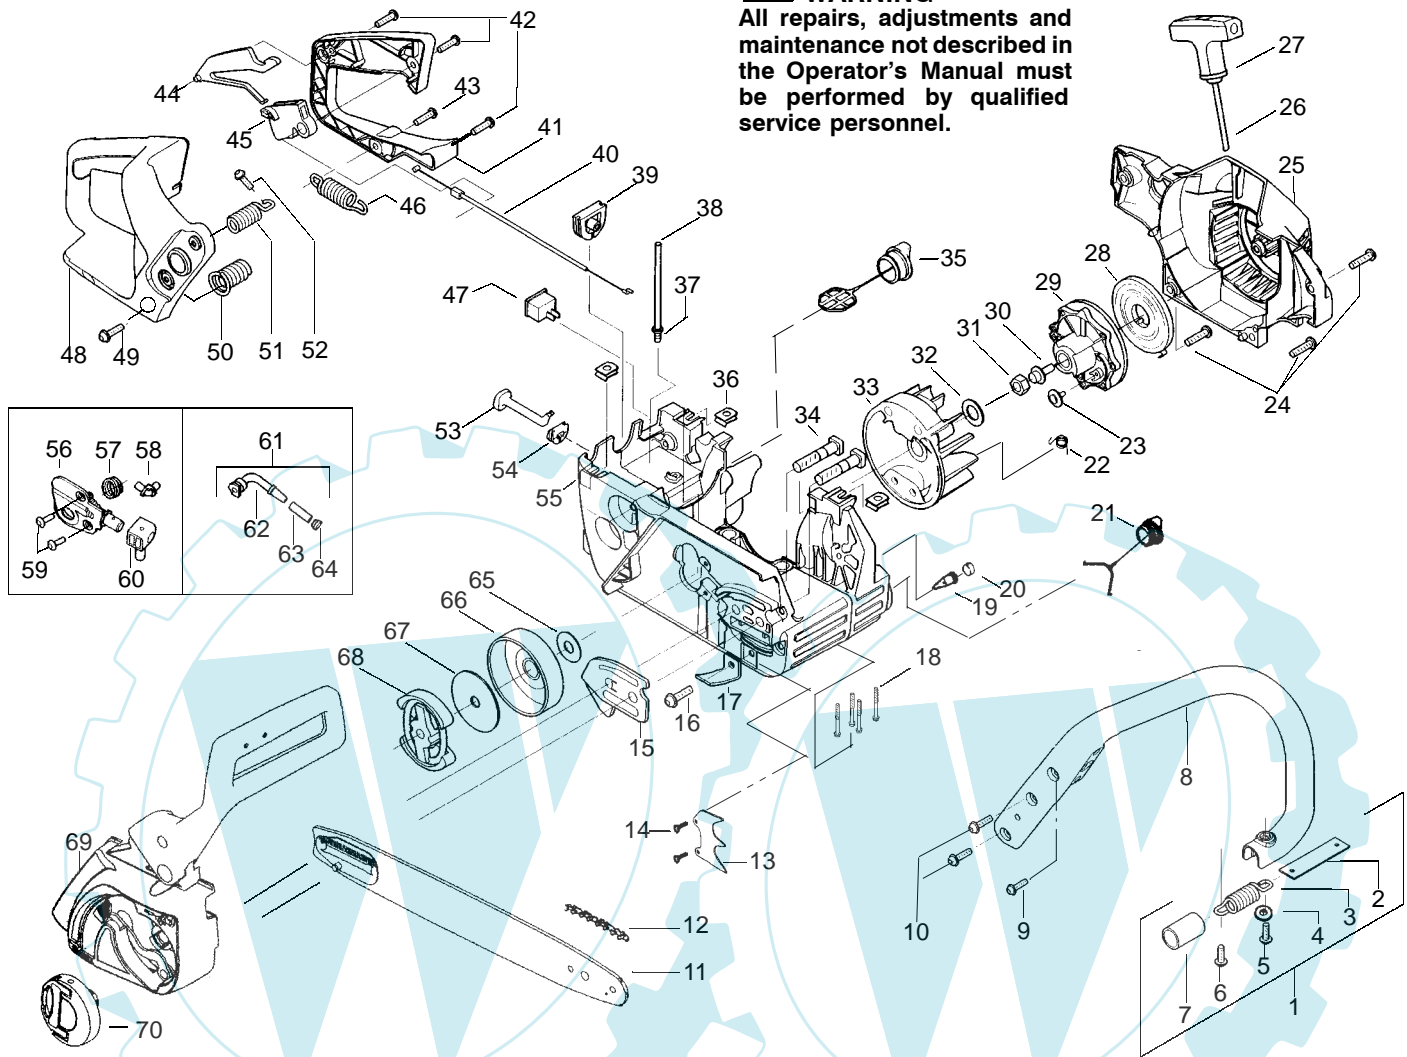

PARTS LIST NO. 530163180		McCULLOCH ® PARTS LIST	CHAIN SAW MODEL(S) MAC CAT 441
DATE 11/26/02	Replaces 163180 - 6/27/02		Note: Illustration may differ from actual model due to design changes

⚠ WARNING
All repairs, adjustments and maintenance not described in the Operator's Manual must be performed by qualified service personnel.

✓ = NEW PART NUMBER FOR THIS IPL

* = REFER TO THE SERVICE REFERENCE INDICATED FOR MORE INFORMATION. (LOCATED AT END OF IPL)

PARTS LIST NO. 530163180		McCULLOCH ® PARTS LIST	CHAIN SAW MODEL(S) MAC CAT 441
DATE 11/26/02	Replaces 163180 - 6/27/02		Note: Illustration may differ from actual model due to design changes

✓ = NEW PART NUMBER FOR THIS IPL

* = REFER TO THE SERVICE REFERENCE INDICATED FOR MORE INFORMATION. (LOCATED AT END OF IPL)

PARTS LIST NO. 530163180		McCULLOCH . [®] PARTS LIST	CHAIN SAW MODEL(S) MAC CAT 441
DATE 11/26/02	Replaces 163180 - 6/27/02		Note: Illustration may differ from actual model due to design changes